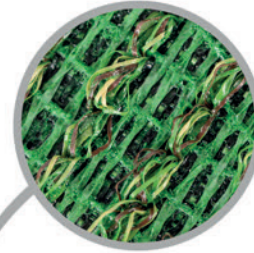

Oasis Garden

Reconnect

Our 25 mm artificial grass is enhanced by a combination of three fibre heights: straight fibres with a C-shaped cross-section, semi-texturised fibres with KDK technology that provide increased resilience and durability, and texturised root-effect fibres in three colour tones. It is ideal for pet-friendly areas, as it features our innovative **Primeback** backing: an extra-draining, micro-perforated system sealed with polyolefin-based materials from the same family as the fibres. This allows for a more efficient recycling process, as no material separation is required.

With excellent tuft bind resistance and fibre recovery after footfall, and thanks to the mix of fibre heights and colours, the product achieves a highly natural appearance and long-lasting performance.

- ▲ C section monofilament
- ▲ KDK Technology
- ▲ Green, brown and beige curl
- ▲ Height: 25 mm

Primeback
100% recyclable
High drainage capacity

Specifications

General Data

Color	Three tones green green, beige and brown curl
Ancho de Rollo	2x25 m 4x25 m

Specifications

Composition	Polyethylene and Polypropylene in curl
Type	C shape Monofilament
Dtex	14,100
Pile Height	25 mm
Gauge	3/8"
Stitches/m ²	13,125
Fiber Weight	1,170 g/m ²
Total Weight	2,630 g/m ²
Primary Backing	Polypropylene
Secondary Backing	Primeback