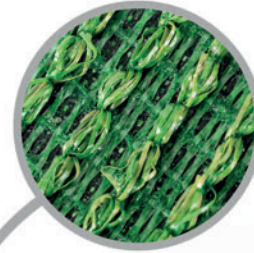

# Deluxe Garden

Reconnect

The Deluxe artificial grass model stands out for its exceptional natural appearance, achieved through a combination of more than five multidirectional fibre colours with Look&Feel technology, arranged in at least three fibre heights: straight fibres at 45 mm, semi-texturised KDK fibres at 90% of the pile height, and texturised beige and green fibres.

Manufactured in line with the sustainability standards of our Reconnect collection, this turf features the **Primeback** backing, made from 100% recyclable PE polyolefins. It also incorporates fibres with a flat cross-section and MaxDrain technology, making it the highest-drainage product in the premium range, as well as LongLife technology, which ensures superior durability.

- ▲ Multidirectional fibres
- ▲ KDK Technology
- ▲ Beige and green curl
- ▲ Height: 45 mm

**Primeback**  
100% recyclable  
High drainage capacity