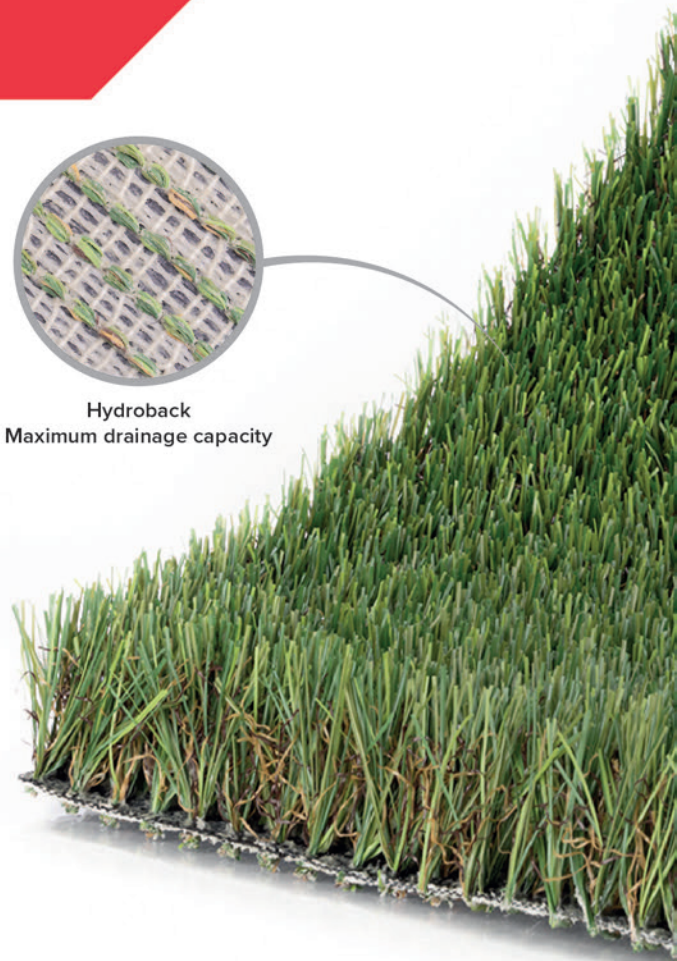

## Garden

Romeo, our highest quality 30 mm grass is specially designed for a premium garden and prepared for high traffic. It stands out for its high drainage capacity thanks to its **Hydroback** backing made of white mesh and transparent latex that **drains five times more** than a conventional drainage product.

In addition, the technology added to its LongLife fibers gives this model a guaranteed superior durability.

- ▲ C and Diamond Monofilament
- ▲ MaxDrain Technology x3
- ▲ Height: 30 mm

Hydroback  
Maximum drainage capacity